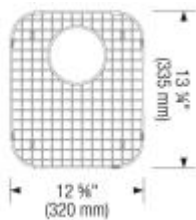

Stainless Steel Sink Grid,
Available as of September 2015
406388