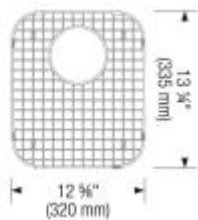

Optional Accessories

Stainless Steel Sink Grid,
Available as of September 2015
406387