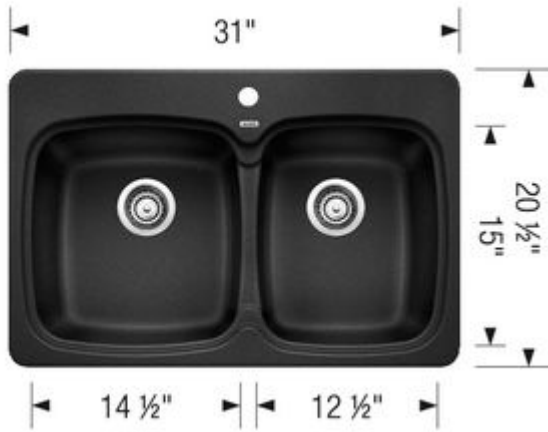

Top View

Scope of supply

---

3 1/2" (90 mm) stainless steel strainers, template for topmount installation

Design tips

Width of base unit : 840 mm

Bowl depth: 8" (205 mm) / 8" (205 mm)

Depending on cabinet construction, a different cabinet size may be required. Consult the cabinet manufacturer

Faucets

White
401454

Chrome
403319

Chrome
401084

Chrome
401460

Optional Accessories

Stainless Steel Sink Grid,
Available as of September 2015
406387

Stainless Steel Sink Grid,
Available as of September 2015
406388

3/2" CapFlow strainer cover
Stainless steel (fits all BLANCO
strainers)
517666